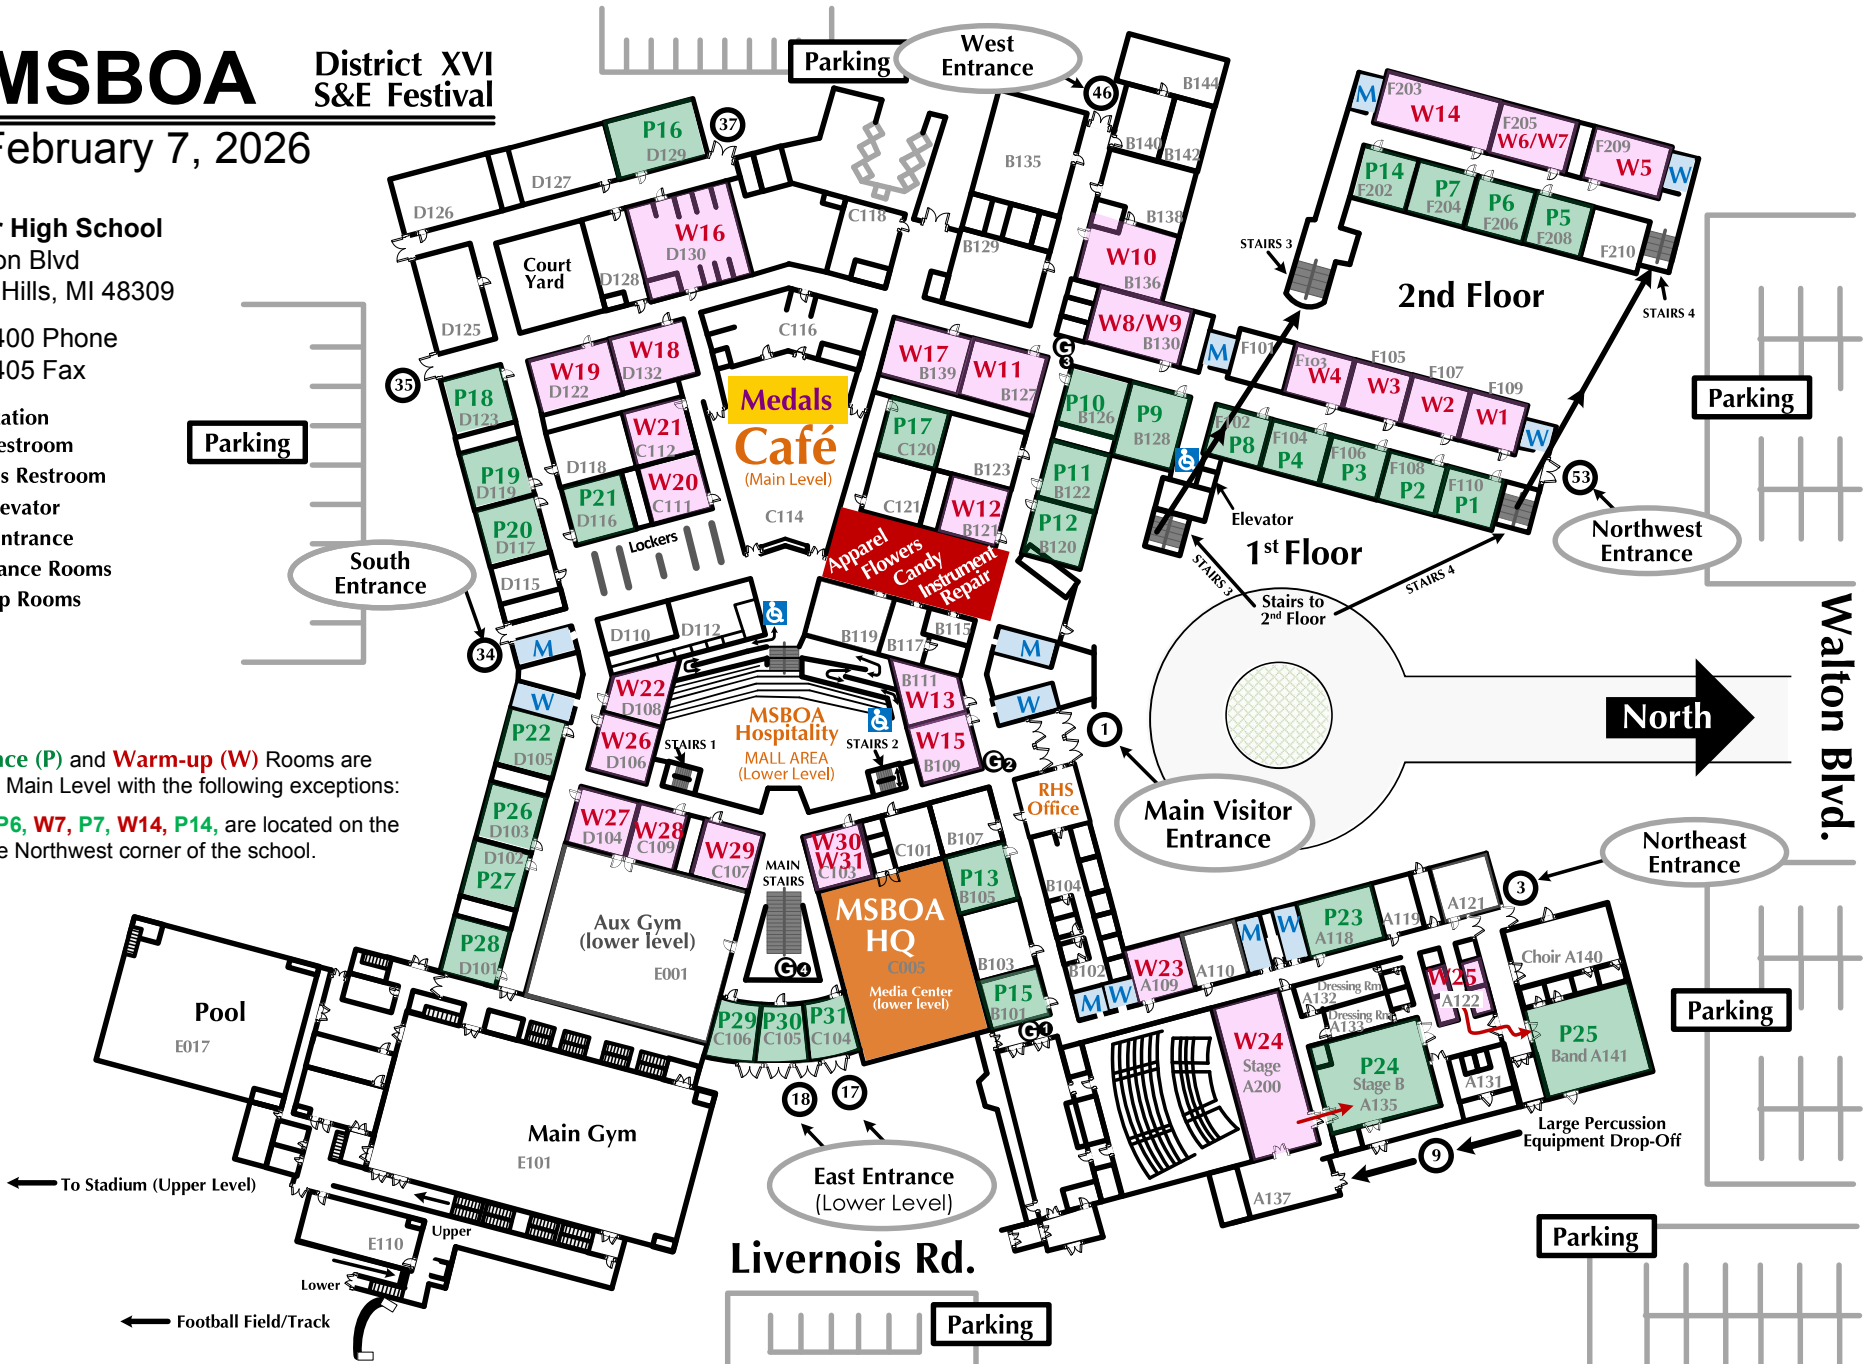

MSBOA District XVI S&E Festival

February 7, 2026

Rochester High School
1361 Walton Blvd
Rochester Hills, MI 48309

248.726.5400 Phone
248.726.5405 Fax

- G** : Guide Station
- M** : Men's Restroom
- W** : Women's Restroom
- ♿** : Ramp/Elevator
- Ⓢ** : School Entrance
- P** : Performance Rooms
- W** : Warm-up Rooms

All **Performance (P)** and **Warm-up (W)** Rooms are located on the Main Level with the following exceptions:

W5, P5, W6, P6, W7, P7, W14, P14, are located on the **2nd floor** in the Northwest corner of the school.

Walton Blvd.

Livernois Rd.

← To Stadium (Upper Level)

← Football Field/Track